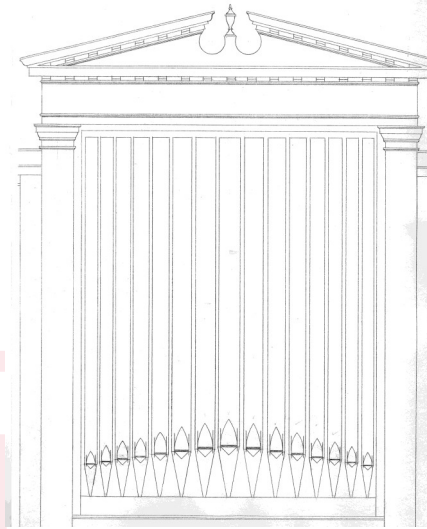

Pipe Organ for Sale

Reuter Opus 1402
Built in 1962
3-manuals, 47 ranks

This gracious, 3-manual instrument has become available from a church that sold its original building and relocated. It was designed with independent choruses in each division. Both the Swell and Choir divisions are enclosed. Pipes of the 16' Principal make up the façade display. The drawknob console is made of stained African mahogany and is on a moveable platform.